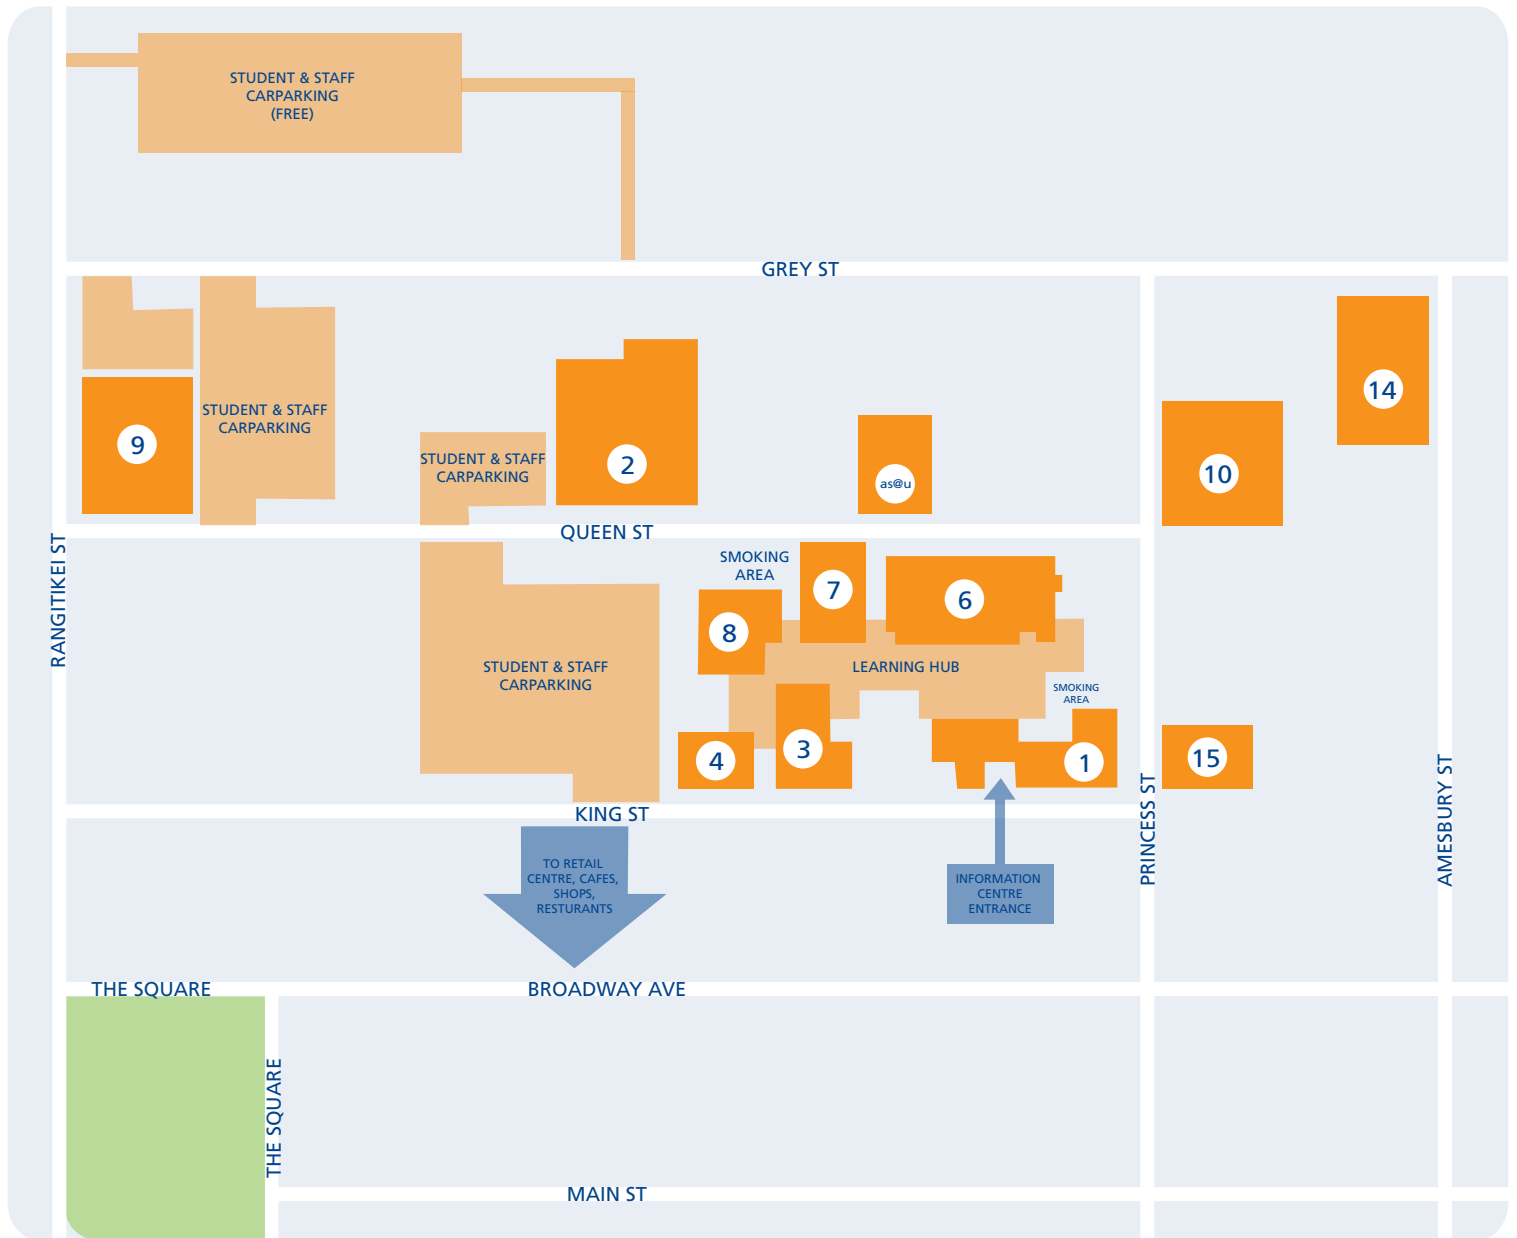

PALMERSTON NORTH CAMPUS

BLOCK 1 - OPIE

BEAUTY
BUSINESS MODEL OFFICE
CONTACT CENTRE
ENROLMENT
FINANCE
HUMAN RESOURCES
HOLISTIC HEALTH
INFORMATION
LIAISON
MARKETING / EVENTS
STAFF STUDIO
- INFORMATION SYSTEMS
- EARLY CHILDHOOD
- FASHION & BEAUTY
REGISTRY
TELEPHONIST

BLOCK 2 - DESIGN SCHOOL

APPLIED VISUAL IMAGING
INTERIOR DESIGN
PHOTOGRAPHIC IMAGING
STAFF STUDIO
- APPLIED VISUAL IMAGING
- INTERIOR DESIGN
- PHOTOGRAPHIC IMAGING

BLOCK 3 - JAGGARD

CURRICULUM ACADEMIC SERVICES
DEANS OF FACULTY
DIRECTORATE
HAIRDRESSING
STAFF STUDIO
- BUSINESS ADMINISTRATION
- BUSINESS STUDIES
- ELECTROTECHNOLOGY
- HAIRDRESSING
STRATEGY OFFICE
WHANAU ROOM

BLOCK 4 - TE HIRAWANUI

DISABILITY
MEDICAL IMAGING FACILITY
NURSING LABORATORY
STAFF STUDIO
- MEDICAL IMAGING TECHNOLOGY
- NURSING
STUDENT RESOURCE CENTRE
STUDENT HEALTH COUNSELLING
VET LABORATORY

BLOCK 6 - TE PANAU

COMMUNITY & FURTHER EDUCATION
EXERCISE SCIENCE
GYM
INTERNATIONAL
LEARNING SERVICES
- LIBRARY
- HUB CENTRAL
- TEACHING & LEARNING CENTRE
SCIENCE LABORATORIES
STAFF STUDIO
- SCIENCE & HEALTH
- EXERCISE SCIENCE
- SCIENCE

BLOCK 7 - TIWETA

- CONTEMPORARY MUSIC

BLOCK 8 - STEWART

COMPUTER WORKSHOP
EARLY CHILDHOOD
ELECTROTECHNOLOGY
FASHION & BEAUTY
STAFF STUDIO
- COMPLEMENTARY HEALTH
- HEALTH SCIENCE
- VET NURSING

BLOCK 9 - NATHAN

AMBITIONS TRAINING RESTAURANT
CATERING & HOSPITALITY
STAFF STUDIO
- CATERING & HOSPITALITY
PERFORMING ARTS
- TOURISM & TRAVEL
- PERFORMING ARTS THEATRE SCHOOL
TOURISM & TRAVEL

BLOCK 10 - JENSSSEN

TRADE WORKSHOPS
- AUTOMOTIVE
- CARPENTRY / JOINERY
- CONSTRUCTION
- ENGINEERING
STAFF STUDIO
- AUTOMOTIVE
- CONSTRUCTION
- PANEL & PAINT
- ENGINEERING
TECHNICAL DRAWING ROOM

BLOCK 14

UKIDZ

BLOCK 15

INFORMATION SYSTEMS
AND TECHNOLOGY