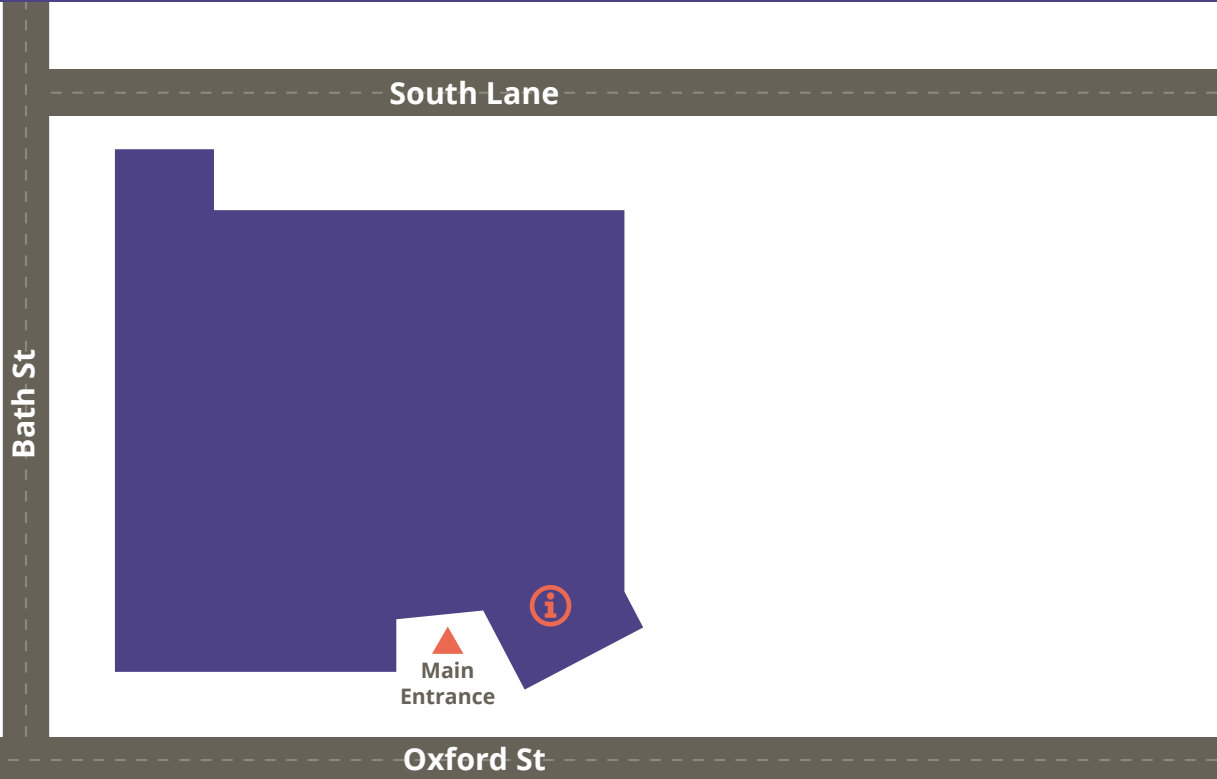

# Ngā Mahere Kura - Horowhenua

## Horowhenua Campus Map

 **Taupaeape**  
Information Centre

 **Wharepaku**  
Toilet

 **Arawhata**  
Stairs

 **Whare o UCOL**  
UCOL Building

**Ground** : Office • Collaborative Learning Space • Classroom • Lobby • Tea Space • Storage  
**Level 1** : Toilet • Beauty Salon • Storage