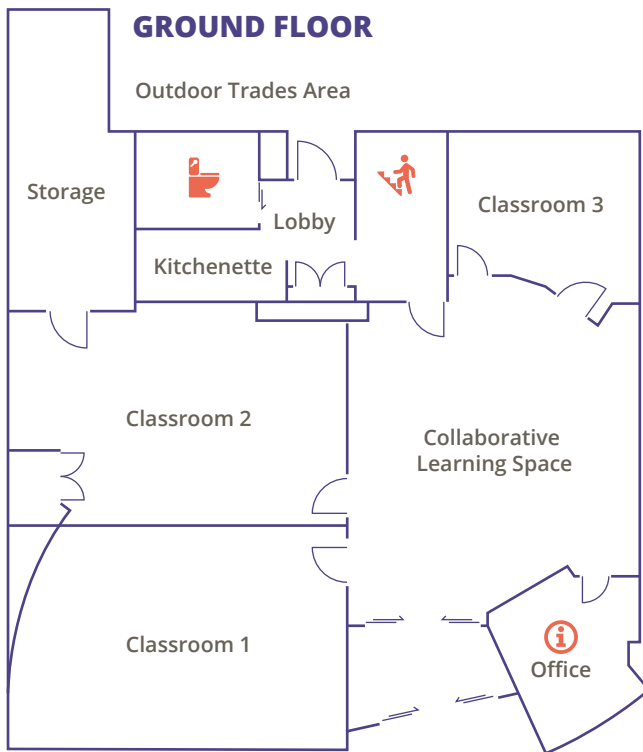

# Ngā Mahere Kura - Horowhenua

## Horowhenua Campus Map

 **Taupaeape**  
Information Centre

 **Wharepaku**  
Toilet

 **Arawhata**  
Stairs

 **Whare o UCOL**  
UCOL Building

**Ground** : Office • Collaborative Learning Space • Classroom • Lobby • Tea Space • Storage  
**Level 1** : Toilet • Beauty Salon • Storage